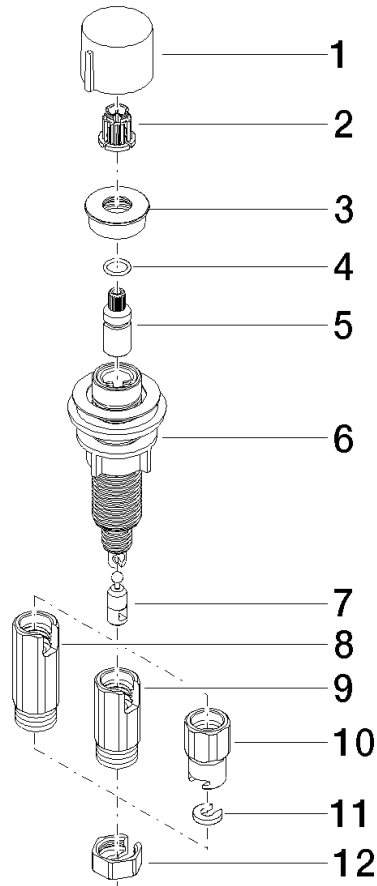

**Strainer waste with control handle - Brushed Chrome**

ELIO

10 712 970

- control for single basin
- including adapter for Bowden cable

Fits ELIO, ENO, MEM, META SQUARE, SYNC and TARA ULTRA

Fits: ELIO, MEM, ENO, SYNC, TARA ULTRA, META SQUARE

	Brushed Chrome	10 712 970-93
	Chrome	10 712 970-00
	Brushed Platinum	10 712 970-06
	Platinum	10 712 970-08
	Durabrand (23kt Gold)	10 712 970-09
	Dark Chrome	10 712 970-19
	Brushed Durabrand (23kt Gold)	10 712 970-28
	Matte Black	10 712 970-33
	Brushed Champagne (22kt Gold)	10 712 970-46
	Champagne (22kt Gold)	10 712 970-47
	Brushed Dark Platinum	10 712 970-99

10 712 970

mm [inches]

10 712 970

Parts for other finishes can be found here: [Chrome](#)

### Spare parts list

No.	Item Number	Name	Quantity used	Delivery time
1	09 20 97 030-93	handle	1	60
2	90 12 12 002 00 90	fixing cap	1	2
3	09 27 87 011-93	rosette	1	60
4	09 14 10 042 90	seal	1	2
5	09 29 06 087-93	spindle	1	-
Spare part can no longer be ordered, please order the replacement item				
6	04 30 01 029 00 90	adaptor	1	2
7	09 24 03 175 90	adaptor	1	2
8	09 11 10 073-07	connection	1	30
9	09 11 10 074-07	connection	1	30
10	09 11 10 079-07	connection	1	30
11	09 30 11 087 90	disc	1	2
12	09 23 30 024-07	nut	1	30