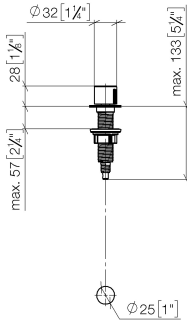

**Strainer waste with control handle - Brushed Chrome**

ELIO

10 712 970

- control for single basin
- including adapter for Bowden cable

Fits ELIO, ENO, MEM, META SQUARE, SYNC and TARA ULTRA

Fits: ELIO, MEM, ENO, SYNC, TARA ULTRA, META SQUARE

10 712 970

mm [inches]

10 712 970

Parts for other finishes can be found here: [Chrome](#)

### Spare parts list

No.	Item Number	Name	Quantity used	Delivery time
1	09 20 97 030-93	handle	1	60
2	90 12 12 002 00 90	fixing cap	1	2
3	09 27 87 011-93	rosette	1	60
4	09 14 10 042 90	seal	1	2
5	09 29 06 087-93	spindle	1	-
Spare part can no longer be ordered, please order the replacement item				
6	04 30 01 029 00 90	adaptor	1	2
7	09 24 03 175 90	adaptor	1	2
8	09 11 10 073-07	connection	1	30
9	09 11 10 074-07	connection	1	30
10	09 11 10 079-07	connection	1	30
11	09 30 11 087 90	disc	1	2
12	09 23 30 024-07	nut	1	30